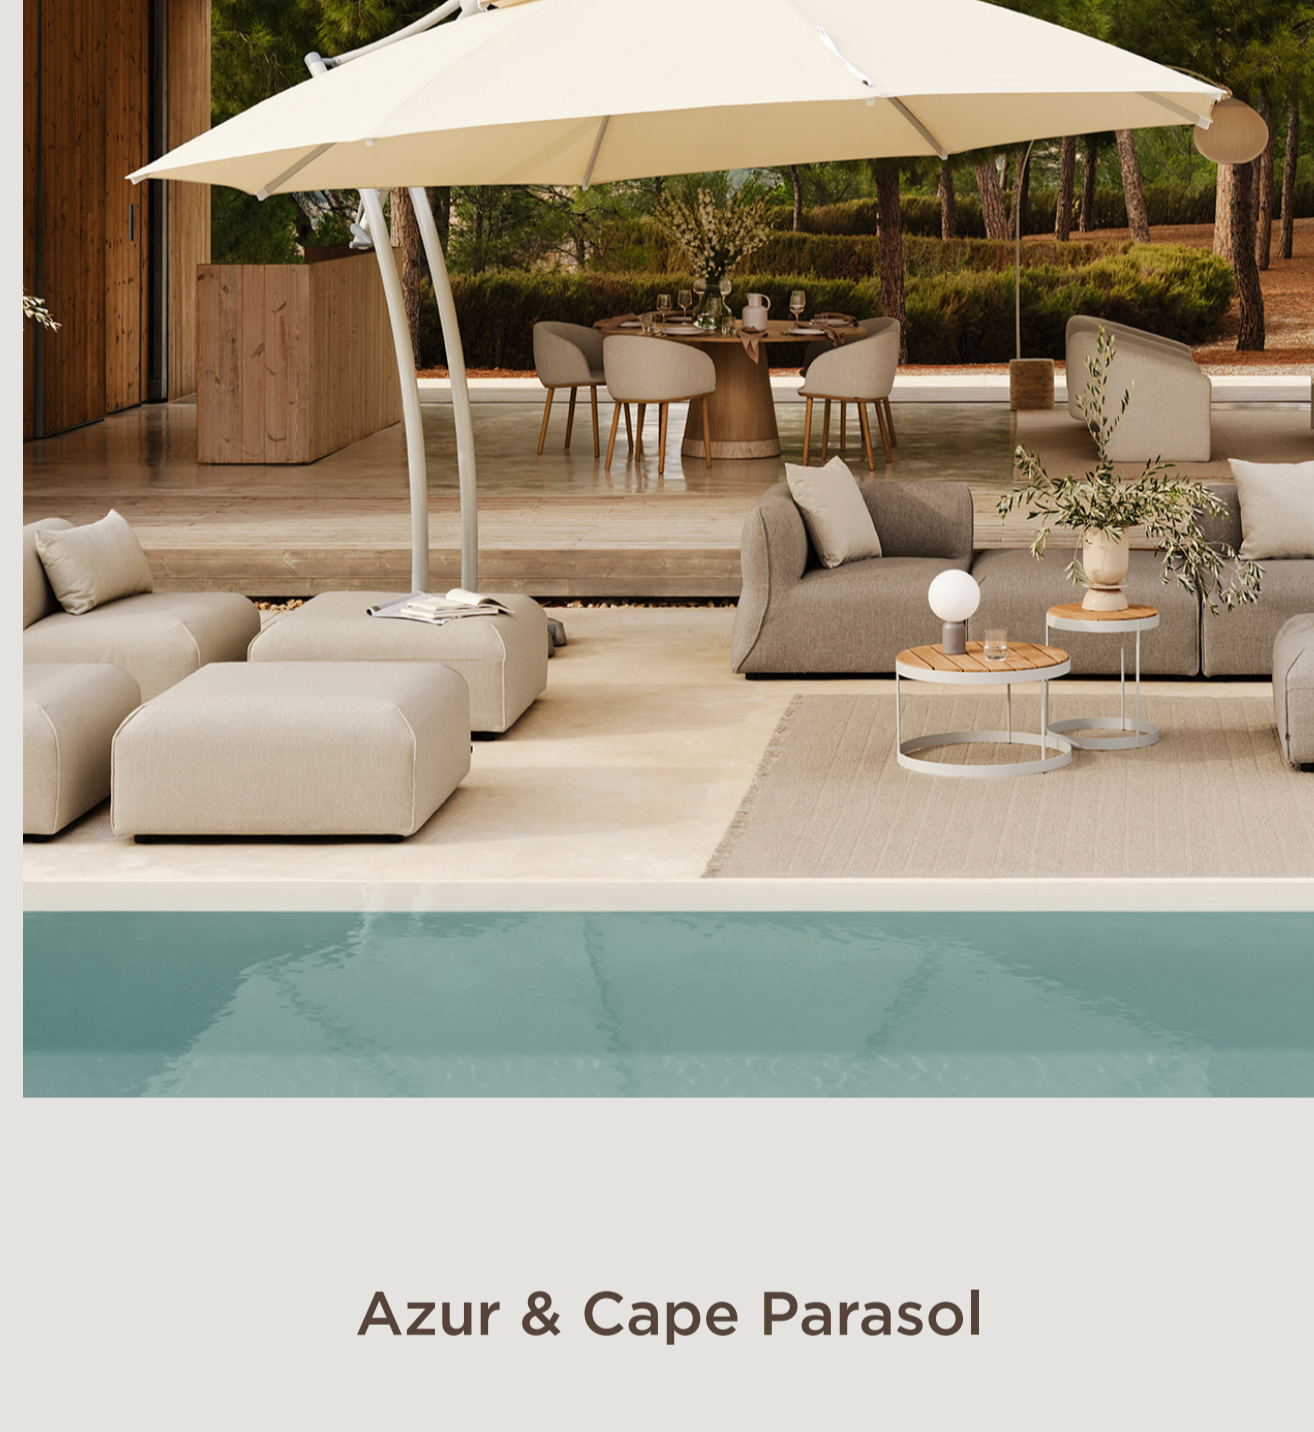

BOLIA

The Outdoor Collection

Explore the outdoor design news from Bolia

As the summer season approaches, Scandinavian design brand Bolia is delighted to announce the launch of its new Spring Collection including timeless outdoor design news. Designed to seamlessly blend indoor comfort with outdoor living, Bolia's exquisite range of outdoor furniture and accessories invites you to create beautiful and inspiring spaces in your garden, balcony, or patio.

[Press kit](#)

Designed for decades of life

Crafted with durability and luxurious craftsmanship in mind, Bolia's Outdoor Collection offers a perfect combination of style and functionality. Bolia's outdoor sofas, now equipped with removable and changeable covers, are designed to withstand the elements, and adapt to changing needs, ensuring decades of enjoyment.

"Our Spring Collection brings luxurious craftsmanship in rich tones and textures, designed for beautiful and inspiring spaces that effortlessly blend indoors and outdoors," says Lars Lyse Hansen, CEO at Bolia. "We believe in creating an outdoor space that embraces the beauty of nature while providing the comforts of indoor living."

Highlights of Bolia's Outdoor Collection

Arke Garden Sofa & Pouf

Designed by Studio Nooi, the Arke lounge chairs and poufs feature elegant, rounded volumes and removable covers for easy maintenance, allowing for customised sofa arrangements.

Kite Garden Table & Chair

Designed by Studio Nooi, the Kite garden tables and chairs have a light and sturdy build, perfect for accommodating anything from formal dinners to impromptu celebrations in the sun.

Ease Sun Lounger