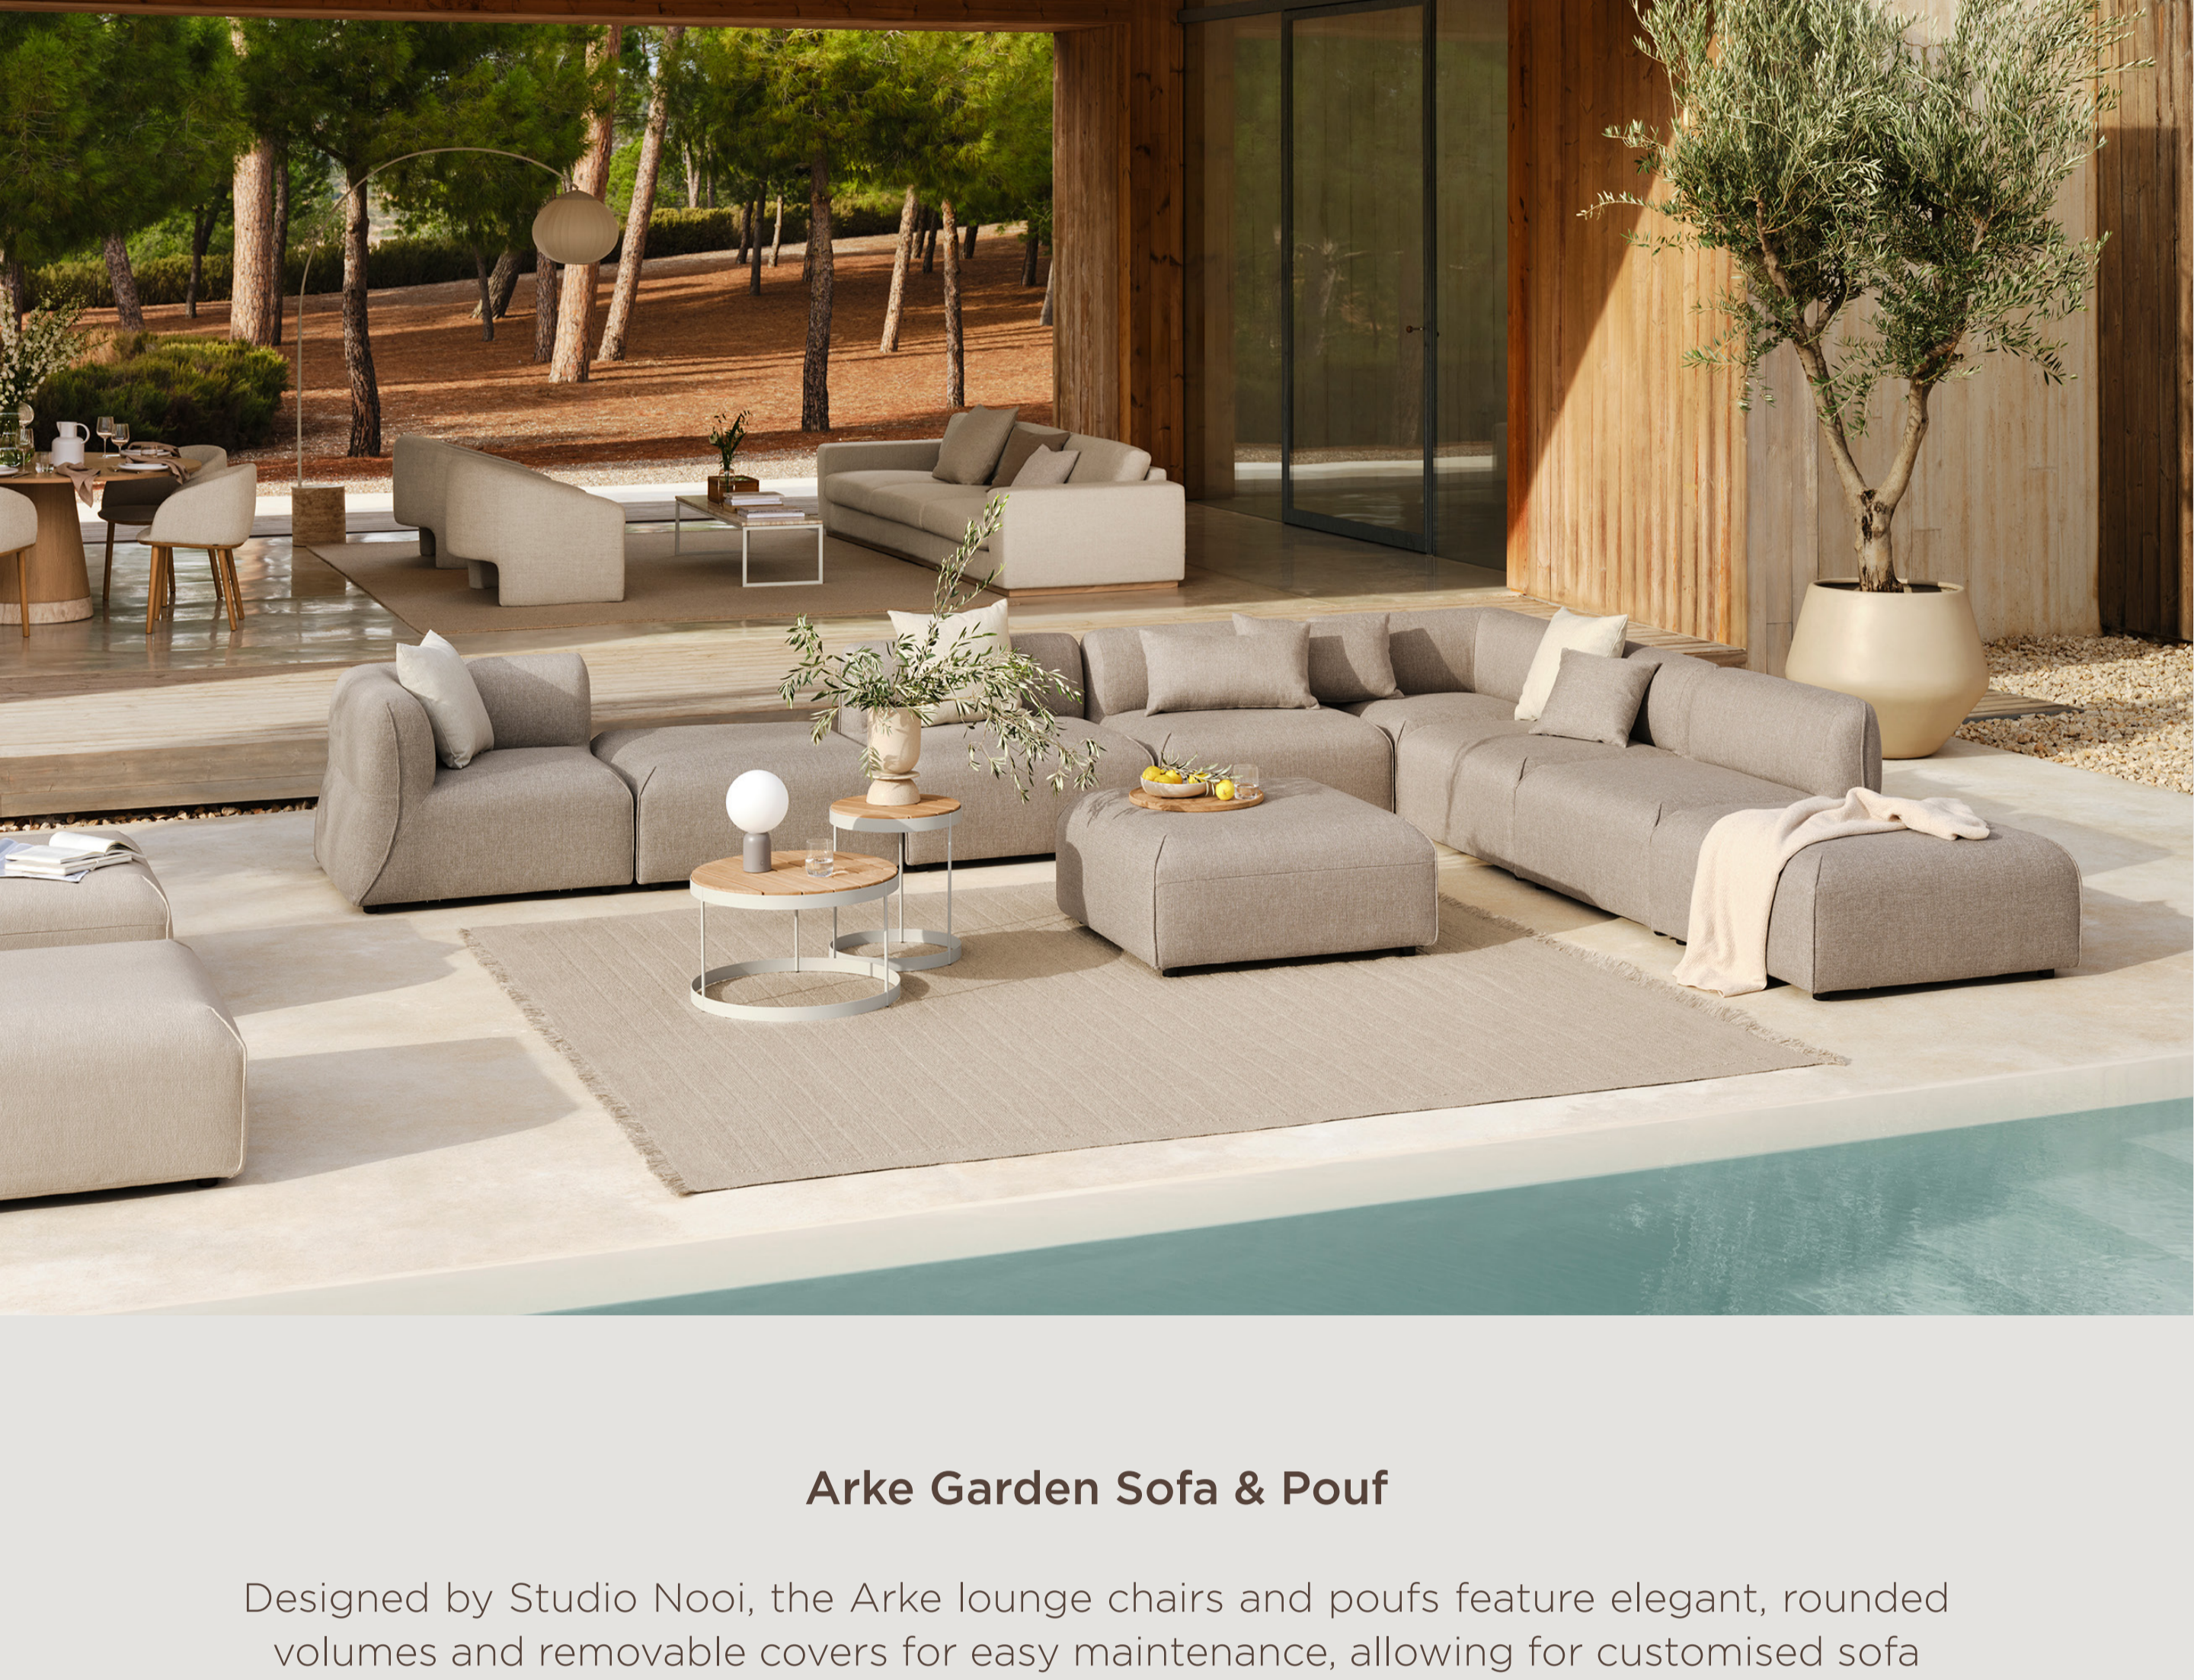

Highlights of Bolia's Outdoor Collection

Arke Garden Sofa & Pouf

Designed by Studio Nooi, the Arke lounge chairs and poufs feature elegant, rounded volumes and removable covers for easy maintenance, allowing for customised sofa arrangements.